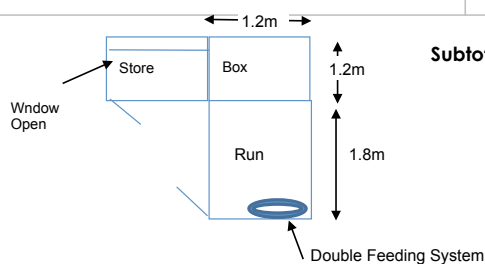

ADVISOR	CUSTOMER EMAIL	DEPOSIT PAYMENT TERMS	Delivery

QUANTITY	DESCRIPTION	Unit Price	Total
	<b>Blenheim Single Combination Kennel with Solid Bar Run Sections</b>		£1,615.00
	<b>Total Dimensions - 2.4m wide x 3m deep</b>		
	<b>Kennel Dimensions - 1.2m wide x 1.2m deep</b>		
	<b>Run Dimensions - 1.2m wide x 1.8m deep x 1.8m high</b>		
	<b>Store Dimensions - 1.2m wide x 1.2m deep x 1.8m high (Store on Left)</b>		
	<b>Kennel Specifications</b>		
	Kennel Box - 8mm Hexagrip Top - XL Dog Door 366mm wide x 642mm high		
	Air Vent		
	6mm Exterior Grade Ply Lining		
	25mm Insulation		
	8mm HEXAGRIP FLOOR		
	Galvanised Steel External Corner Strips for Extra Weather Proofing		
	CEDAR SHINGLE ROOF & GUTTERING		
	<b>Run Specifications - Solid Bar 8cm Gaps Powder Coated Green</b>		
1.00	1770mm x 1854mm high Run sections		
1.00	1770mm x 1854mm high Single Gated Run sections with Locinox		
1.00	1170mm x 1854mm high Section with Reeves (Non Spill) Double Feeding System		
1.00	Support Post 1905mm		
	<b>Store Specifications</b>		
	Lined		
	No Insulation		
	Padlock Facility		
	8mm HEXAGRIP FLOOR		
	Shelf 18mm Hexagrip on 34 Sq And Galvanised Edged		£40.00
	Coat Hooks		
	UPVC Oak Window Opening (Right Side)		
	<b>Extras</b>		
	<b>6' high Runs and Kennel</b>	£245.00	£245.00
	Shingle Roof	£972.00	£972.00
	Guttering	£125.00	£125.00
	Green Powder Coating	£350.00	£350.00
	Reeves "Non Spill" Double Feeding System	£65.00	£65.00
	UPVC Oak Opening Window	£70.00	£70.00
	Locinox Lock With Silver Body , Round Handles	£145.00	£145.00
	XL Dog Door	£76.00	£76.00
	<b>12 Year Guarantee</b>		